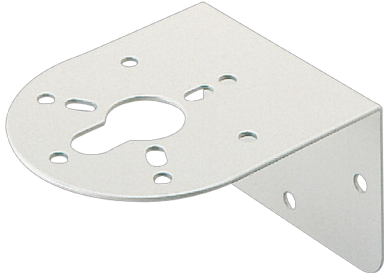

SZ-007

Bracket | wall mount | steel |  
Ø80mm/100mm

## Specifications

Brand	Patlite
-------	---------

Type	Bracket for Patlite
------	---------------------

Colour	Light grey
--------	------------

Material	Galvanized steel
----------	------------------

Mounting direction	Upright
--------------------	---------