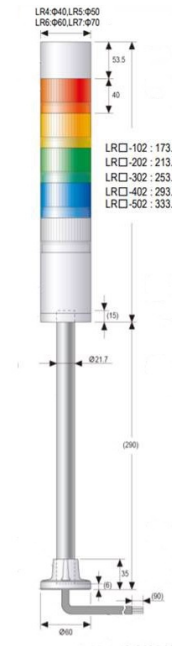

SIGNAL TOWERS

LR4-302LJBU-
RYG

LED signal tower, Ø40mm, 24V DC, pole mount/cable, flash/buzzer, silver

Specifications

Brand	Patlite	Mounting direction	Upright
Buzzer	Yes	Number of tiers	3
Cable length	1m	Number of tones	4
Colour modules	Red, amber and green	Operating temperature	-20°C to +50°C
Connection	L-bracket/cable	Particularities	Flashes ±60x/min
Dimensions	Ø40mm x 253,5mm	Pole mounting	Yes
Housing colour	Silver	Rated voltage	24V DC
Ingress protection	IP65	Relative humidity	Less than 90% (no condensation) at 20°C
LED life	100 000h	Sound level (max.)	85dB @1m
Light patterns	Flashing	Type	Pre-assembled
Light source	LED	Weight	750g
Model	LR4	Window type	Colour