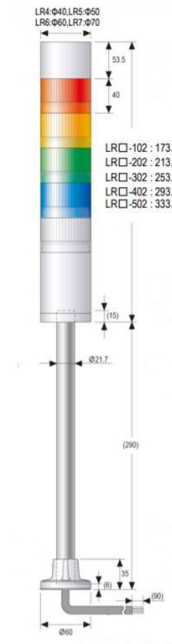

SIGNAL TOWERS

LR4-302LJBW-
RYG

LED signal tower, Ø40mm, 24V DC, pole mount/cable,
flash/buzzer, silver

Specifications

Brand	Patlite	Mounting direction	Upright
Buzzer	Yes	Number of tiers	3
Cable length	1m	Number of tones	4
Colour modules	Red, amber and green	Operating temperature	-20°C to +50°C
Connection	L-bracket/cable	Particularities	Flashes ±60x/min
Dimensions	Ø40mm x 253,5mm	Pole mounting	Yes
Housing colour	Off-white	Rated voltage	24V DC
Ingress protection	IP65	Relative humidity	Less than 90% (no condensation) at 20°C
LED life	100 000h	Sound level (max.)	85dB @1m
Light patterns	Flashing	Type	Pre-assembled
Light source	LED	Weight	600g
Model	LR4	Window type	Colour