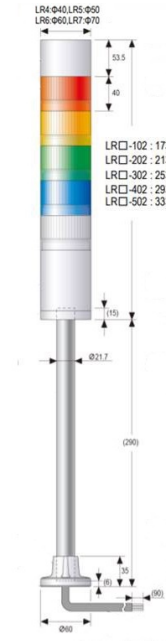

# SIGNAL TOWERS

LR4-302WJBU-  
RYG

LED signal tower, Ø40mm, 24V DC, direct mount/cable, flash/buzzer, silver

EAN: 4938766012288

## Specifications

Brand	Patlite	Mounting direction	Upright
Buzzer	Yes	Number of tiers	3
Cable length	1,3m	Number of tones	4
Colour modules	Red, amber and green	Operating temperature	-20°C to +50°C
Connection	Direct mount/cable	Particularities	Flashes ±60x/min
Dimensions	Ø40mm x 253,5mm	Pole mounting	No
Housing colour	Silver	Rated voltage	24V DC
Ingress protection	IP65	Relative humidity	Less than 90% (no condensation) at 20°C
LED life	100 000h	Sound level (max.)	85dB @1m
Light patterns	Flashing	Type	Pre-assembled
Light source	LED	Weight	460g
Model	LR4	Window type	Colour