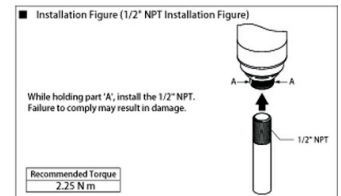

# SIGNAL TOWERS

LR6-02WCNW

Base module, Ø60mm, M12 QD, off-white, montage with M30

Model	Tiers	Rated Voltage	Mounting/Wiring	Flashing/Buzzer	Body Color	LED Unit Color
Assembly Model	LR6	- 3	02	WC	N	W
Unit Model (Body Unit)	LR6	-	02	WC	N	W

LR6 Ø60 3 Tiers 02 24V DC WC Direct Mount / M12 Connector N No Flashing / Buzzer W Off-white  
 LED Color: R (Red) / Y (Amber) / G (Green) (From top to bottom)

## Specifications

Brand	Patlite
Connection	Direct mount/M12 connectors
Dimensions	Ø60mm
Housing colour	Off-white
Ingress protection	IP65
Model	LR6

Mounting direction	Upright
Operating temperature	-20°C to +50°C
Pole mounting	No
Rated voltage	24V DC
Relative humidity	Less than 90% (no condensation) at 20°C
Type	Base module