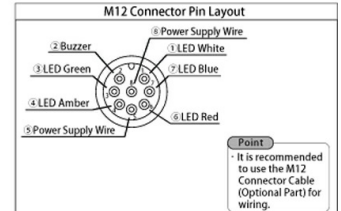

M12 Wiring Connection