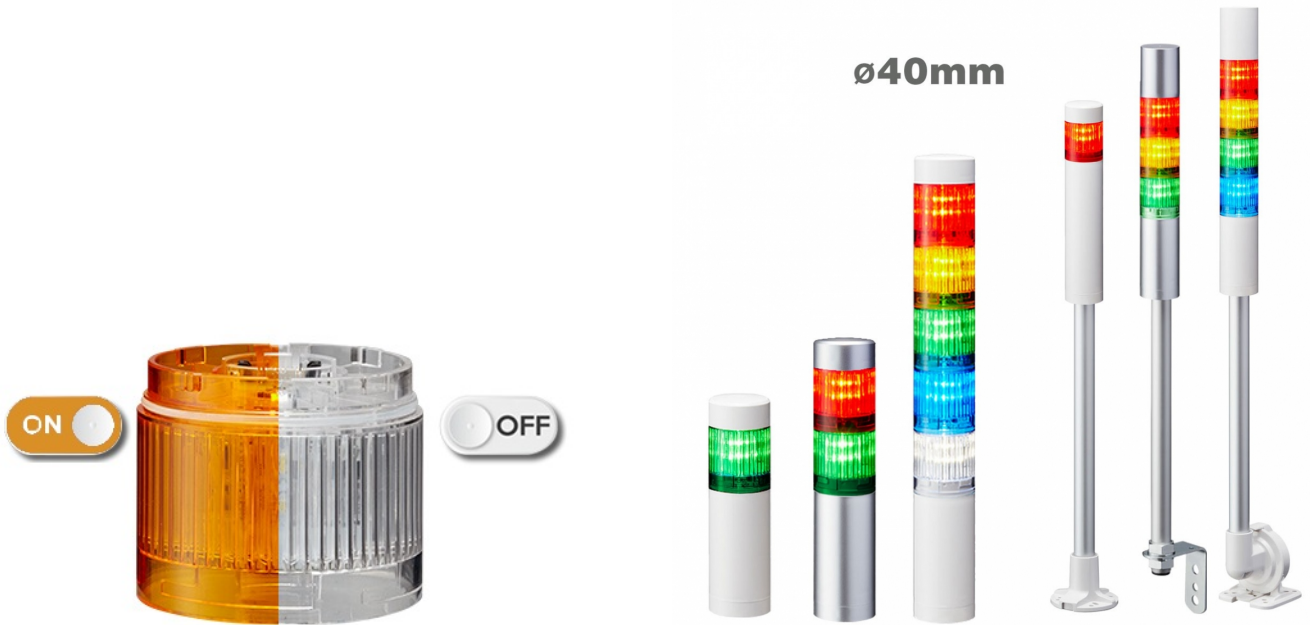

SIGNAL TOWERS

LR6-E-YZ

LED module LR6 | Ø60mm | amber | clear lens

Specifications

Brand	Patlite
Colour modules	Yellow
Dimensions	Ø60mm
LED life	100 000h
Length	50mm
Light source	LED
Model	LR6
Operating temperature	-20°C to +50°C

Rated voltage	24V DC
Relative humidity	Less than 90% (no condensation) at 20°C
Type	LED module
Weight	60g
Window type	Clear