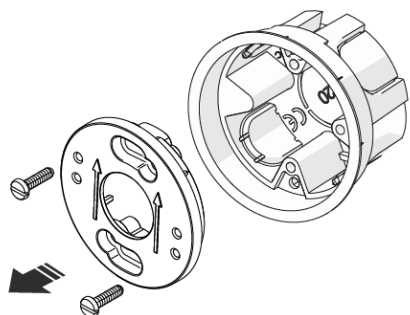

GARBY (SURFACE INSTALLATION)

30.993.02.0

Garby/Dimbler flush box 6 pieces

1

Specifications

Brand	Fontini
Packaging	6 pieces

Product	Butterfly knobs & other accessories
Series	Dimbler, Garby (surface installation)