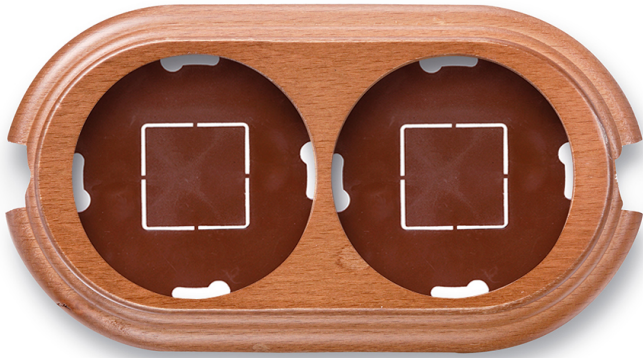

## GARBY (SURFACE INSTALLATION)

30.842.19.2

Garby frame 2 elements vertical with 2 cable entries  
honey

EAN: 8435263634693

### Specifications

Brand	Fontini	Product	Frames & bases
Colour	Honey	Series	Garby
Model	Frame 2 elements	Weight	142g
Packaging	1 piece		