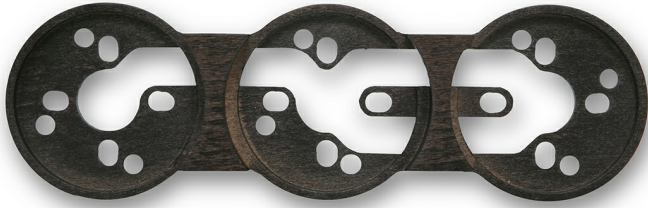

DO (SURFACE INSTALLATION)

33.813.80.2

DO surface installation base 3 elements darkened beech

EAN: 8435450100994

Specifications

Brand	Fontini
Colour	Darkened beech
Model	Base 3 elements
Packaging	1 piece

Product	Frames & bases
Series	DO (surface installation)
Weight	36g