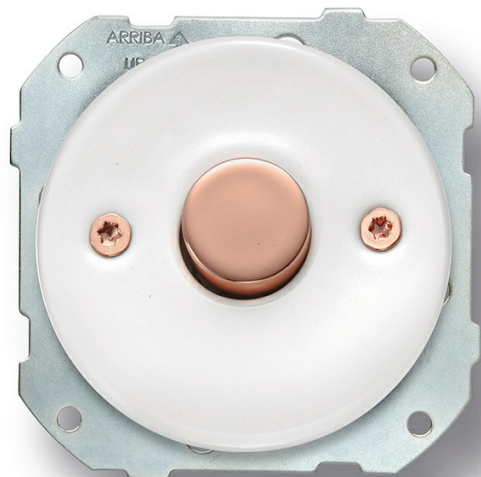

## DO LOW (FITTING INSTALLATION)

34.310.13.2

DO fitting installation push button 10A/250V AC - 24V  
DC 10A/250V porcelain white, screws copper

EAN: 8435450101472

### Specifications

Brand	Fontini
Colour	White/copper
Model	Drukknop
Packaging	1 piece

Product	Drukknop
Series	DO (fitting installation)
Weight	98g