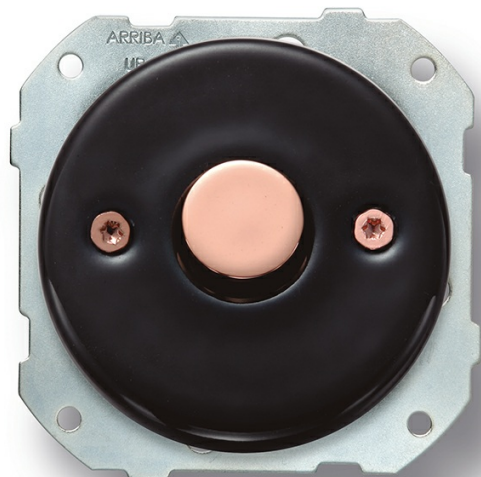

## DO LOW (FITTING INSTALLATION)

34.310.03.2

DO fitting installation push button 10A/250V AC - 24V  
DC 10A/250V porcelain black, screws copper

EAN: 8435450101441

### Specifications

Brand	Fontini	Packaging	1 piece
Colour	Black/copper	Product	Drukknop
Model	Drukknop	Series	DO (fitting installation)