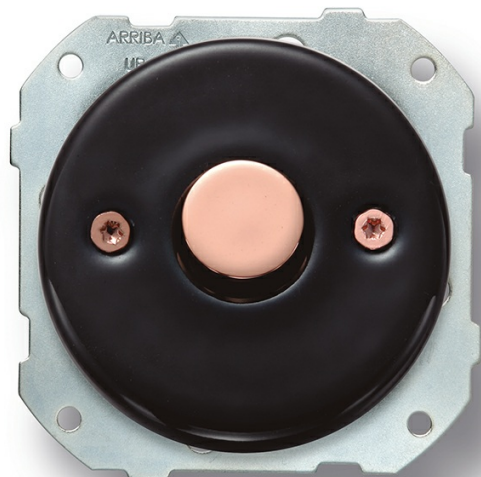

DO LOW (FITTING INSTALLATION)

34.331.03.2

DO fitting installation ventilation switch 40-250W
porcelain black, screws copper

EAN: 8435450114816

Specifications

Brand	Fontini	Packaging	1 piece
Colour	Black/copper	Product	Switch
Model	Ventilation switch	Series	DO (fitting installation)