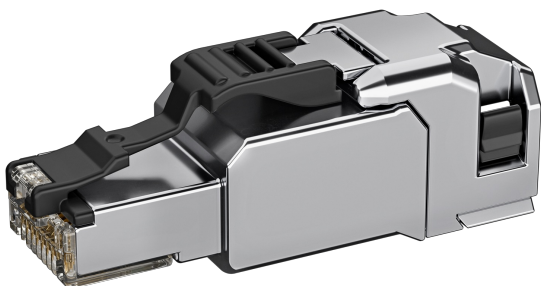

# TWISTED PAIR

Y00000A0251

Connector - MFP8-SL T568 B Cat.6A; AWG24/1-  
AWG22/1, AWG27/7-AWG22/7

EAN: 4018359653583

## Specifications

Adequate for PoE	Yes	Ingress protection	IP20
Brand	Telegärtner	Packaging	10 pieces
Cable type	Solid or stranded	Shielding	Yes
Category	Cat.6A	Type	RJ45 field plugs
Colour	Silver	Wire cross-section	AWG 24/1-22/1, AWG 27/7-22/7
Design	Straight	Wiring diagram	T568A / T568B