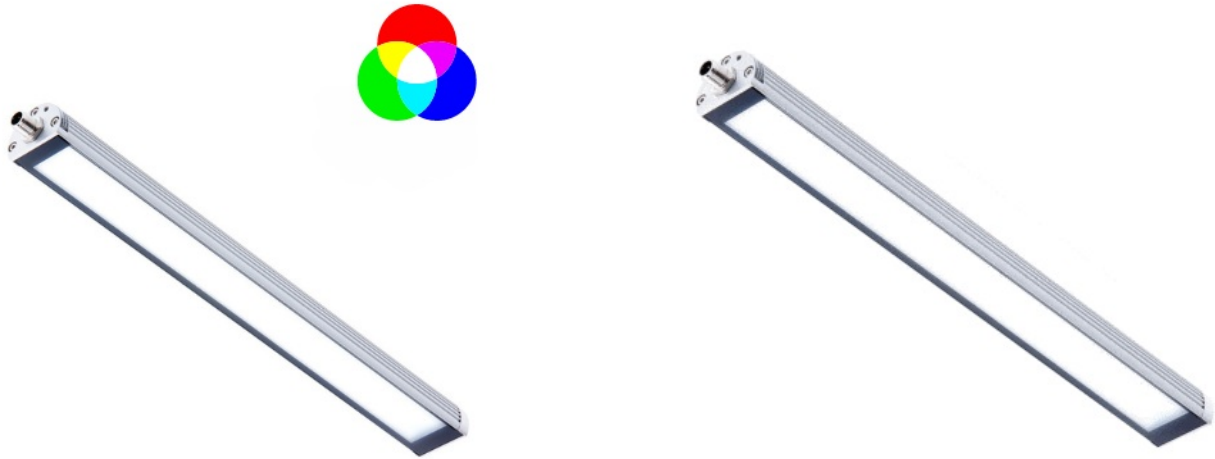

118190-02

TUBELED 40 II | ECO | 280mm | RGB-W

EAN: 4260556623115

## Specifications

Beam angle	100°	Length	280mm
Brand	LED2WORK	Light efficiency	155lm/W
Certificates, quality marks, markings	CE, UKCA, ETL Listed	Light source	LED
Colour	RGB-W (daylight)	Luminous flux	R: 138lm   G: 252lm   B: 84lm
Colour rendering	>85	Made in	Germany
Colour temperature range	5200K - 5700K	Material	Housing: aluminium   lens: safety glass
Connection	M12 (A-code), 5-pin	Operating temperature	-30°C to +70°C
Design	TUBELED 40 II RGB-W ECO	Power (max.)	7W
Dimensions	280mm x 29mm x 40mm	Rated voltage	24V DC
Dimmable	No	Weight	350g
Ingress protection	IP67/IP69K	Window type	Diffused safety glass
LED life	>60 000h		