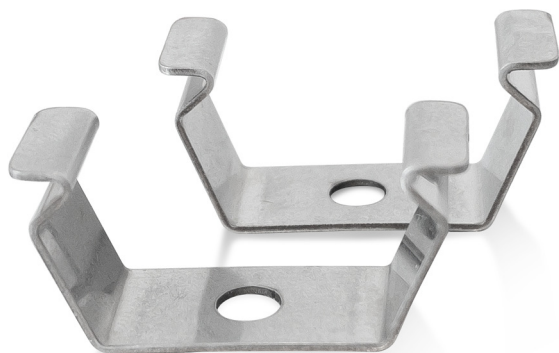

210200-07

Mounting bracket | Leanled & Signaled | set of 2

EAN: 4260556622613

## Specifications

Brand	LED2WORK	Model	Mouting bracket
Compatible product	LEANLED   SIGNALED	Packaging	1 pair
Dimensions	29mm x 14mm x 10mm	Type	Accessories LED lighting
Material	Spring steel	Weight	10g