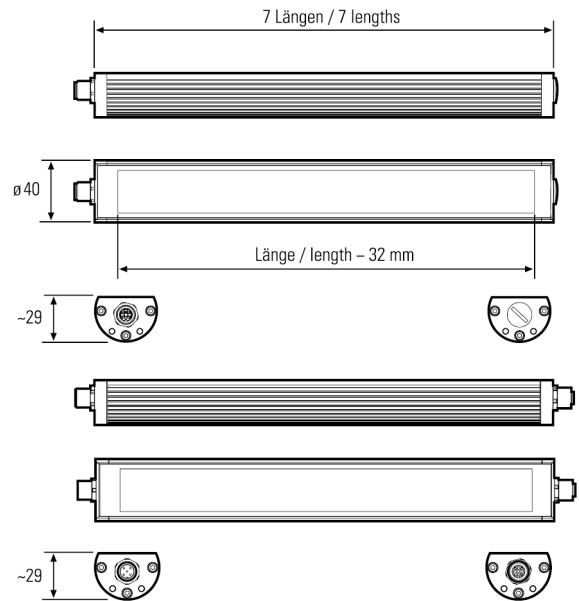

118110-02

TUBELED 40 II | ECO | 280mm | White

EAN: 4260556622736

Specifications

Beam angle	100°	Length	280mm
Brand	LED2WORK	Light efficiency	155lm/W
Certificates, quality marks, markings	CE, UKCA, ETL Listed	Light source	LED
Colour	White (daylight)	Luminous flux	1000lm
Colour rendering	>85	Made in	Germany
Colour temperature range	5200K - 5700K	Material	Housing: aluminium lens: safety glass
Connection	M12 (A-code), 5-pin	Operating temperature	-30°C to +70°C
Design	TUBELED 40 II ECO	Power (max.)	6W
Dimensions	280mm x 29mm x 40mm	Rated voltage	24V DC
Dimmable	Yes, with optional accessory	Type	LED machine lights
Ingress protection	IP67/IP69K	Weight	360g
LED life	>60 000h	Window type	Diffused safety glass