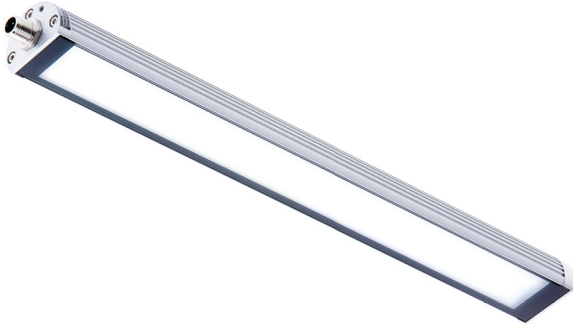

118110-02

TUBELED 40 II | ECO | 280mm | White

EAN: 4260556622736

Specifications

Beam angle	100°	Length	280mm
Brand	LED2WORK	Light efficiency	155lm/W
Certificates, quality marks, markings	CE, UKCA, ETL Listed	Light source	LED
Colour	White (daylight)	Luminous flux	1000lm
Colour rendering	>85	Made in	Germany
Colour temperature range	5200K - 5700K	Material	Housing: aluminium lens: safety glass
Connection	M12 (A-code), 5-pin	Operating temperature	-30°C to +70°C
Design	TUBELED 40 II ECO	Power (max.)	6W
Dimensions	280mm x 29mm x 40mm	Rated voltage	24V DC
Dimmable	Yes, with optional accessory	Type	LED machine lights
Ingress protection	IP67/IP69K	Weight	360g
LED life	>60 000h	Window type	Diffused safety glass