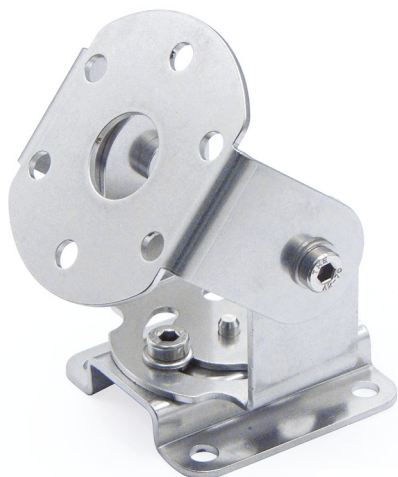

214300-01

Mounting bracket | Adjustable | CENALED SPOT | 1 piece

EAN: 4260556622330

Specifications

Brand	LED2WORK	Model	Mouting bracket
Compatible product	CENALED SPOT	Packaging	1 piece
Dimensions	77mm x 68mm x 84mm	Type	Accessories LED lighting
Material	Stainless steel	Weight	200g