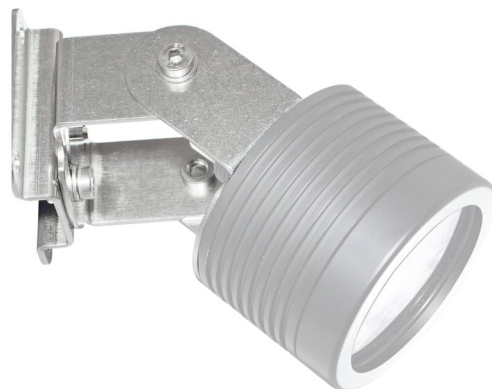

214300-01

Mounting bracket | Adjustable | CENALED SPOT | 1 piece

EAN: 4260556622330

Specifications

Brand	LED2WORK	Model	Mouting bracket
Compatible product	CENALED SPOT	Packaging	1 piece
Dimensions	77mm x 68mm x 84mm	Type	Accessories LED lighting
Material	Stainless steel	Weight	200g