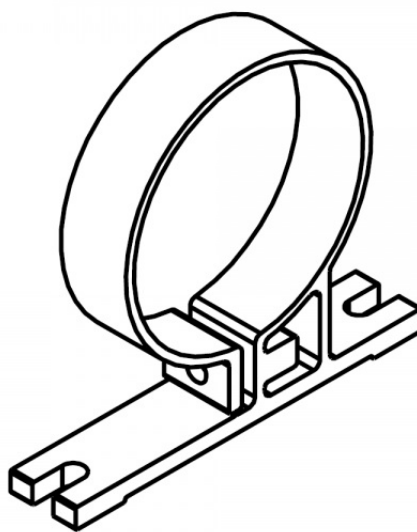

210200-02

Mounting bracket | Tubeled 70 | set of 2

EAN: 4260556622385

## Specifications

Brand	LED2WORK	Model	Mouting bracket
Compatible product	TUBELED 70 EVO	Packaging	1 pair
Dimensions	97mm x 107mm x 18mm	Type	Accessories LED lighting
Material	Aluminum	Weight	150g