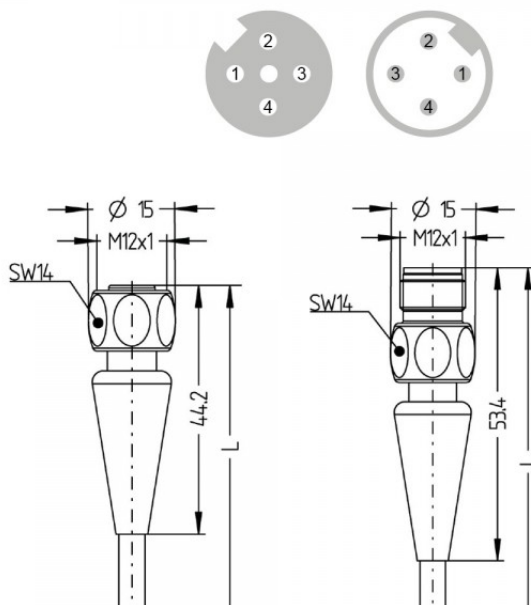

# M12 & M8 CONNECTIONS

201100-01

M12 extension cable male/female | A-code | 4-pin | 5m | Food & Beverage

EAN: 4260556622576

## Specifications

Brand	LED2WORK
Certificates, quality marks, markings	UL, IEC
Compatible product	INROLED 50 Ecolab
Design	(A coded) Male/Female
Dimensions	5m
Ingress protection	IP65   IP67   IP68
Material	Metaal   TPE
Number of pins	4

Operating temperature	-40°C to +105°C
Packaging	1 piece
Rated current	4000mA
Rated voltage	250V AC
Type	Accessories LED lighting
Type	M12-extension cord
Weight	200g